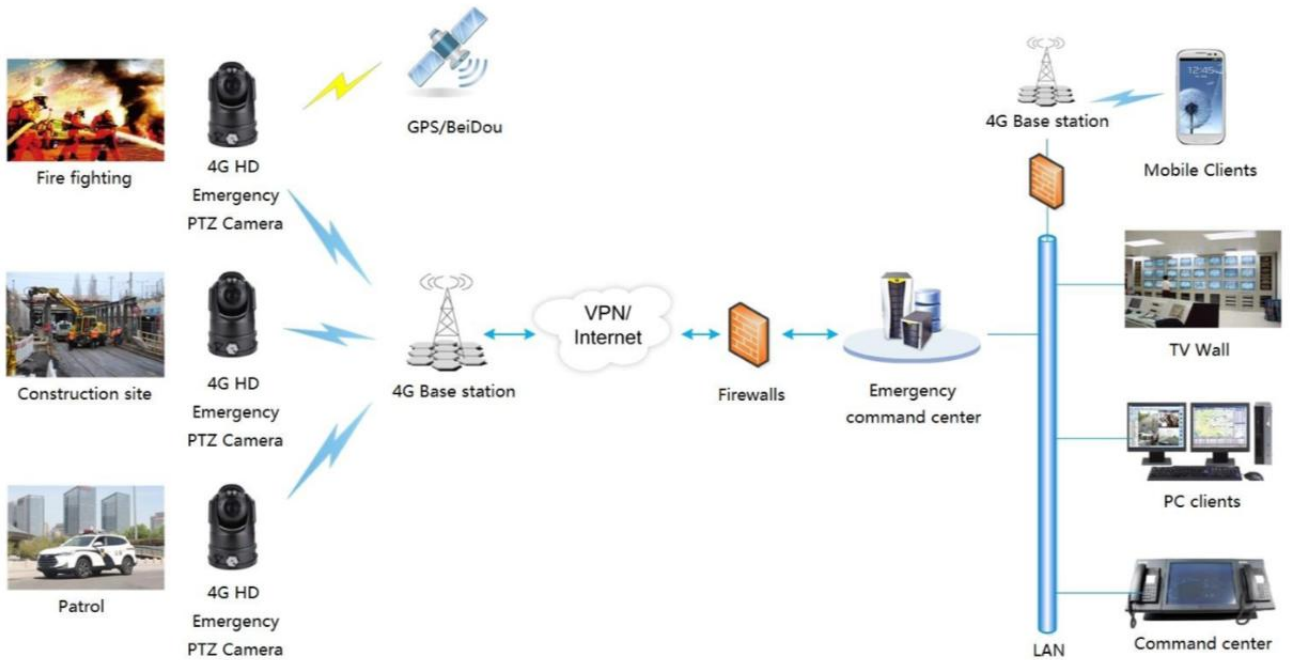

4GPTZ-Portable230

4G HD Emergency PTZ Camera

Topology