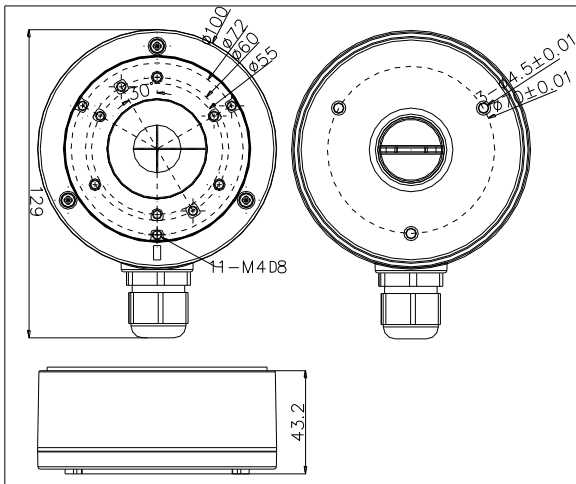

## DS-1280ZJ-XS

Junction Box for Dome(Bullet) Camera

### Features:

- Aluminum alloy material with surface spray treatment
- Cable hole on bracket makes the feature better

### Dimension:

**Note:** The actual bracket may vary from the picture above.

### Parameter:

Model	DS-1280ZJ-XS
Parameters	Junction Box for Dome(Bullet) Camera
Appearance	Hikvision White
Material	Aluminum Alloy
Dimension	Φ 100 x 43.2 x 129mm
Weight	320g