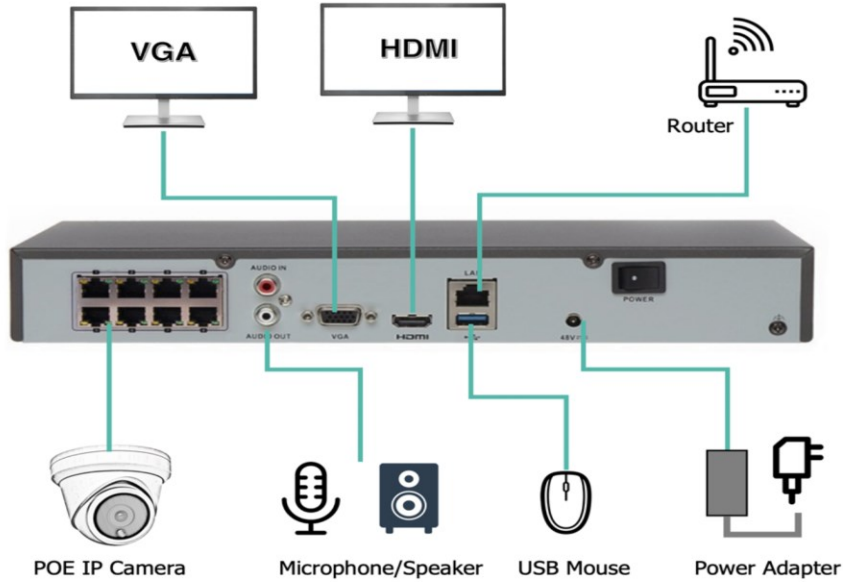

8ch 4K NVR KIT with 4pcs 8MP IP Dome Cameras KIT0804D8

8
Channels

4K
NVR

8MP
IPC

NVR Features

- 8ch Professional NVR with 8 POE ports (Expand up to 8 network cameras)
- Up to 8 Megapixels resolution recording and live viewing
- Industrial leading recording stability, protecting your home 7/24 hours
- Adopts the most advanced H.265+ video compression technology, saving max 83% storage space
- Plug-n-play with Hikvision/LTS/HINO IP cameras
- Compatible to ONVIF/AXIS/Samsung/Sony/Canon IP cameras
- Support 1-ch HDMI and 1-ch VGA independent display, up to 4K (3840x2160) resolution
- Support various VCA (Video Contents Analysis) detection alarm and VCA search
- Smart search for the selected area in the video to dramatically improve the playback efficiency
- Free mobile APP and cloud access service

Camera Features

- 8 Megapixel 1/2.8" CMOS Sensor
- Recording 15fps @ 8MP (3840x2160), or 30fps @ 6MP (3072x2048)
- Built-in Microphone (by default it is disabled)
- IP66 waterproof for outdoor application
- Up to 100ft IR distance, excellent view at low light environment
- Plug-n-play with NVR, no setup is required
- POE powered by NVR, no power adapter is required
- Metal housing
- Quick installation design, super convenient to mount, no professional skill is required

Connection Diagram

Mobile Access

Free Mobile App and Cloud Access

- Remote live monitoring
- Remote video playback
- Real-time event notification

Download Mobile App:

- Guarding Vision
- Hik-Connect

Dimension