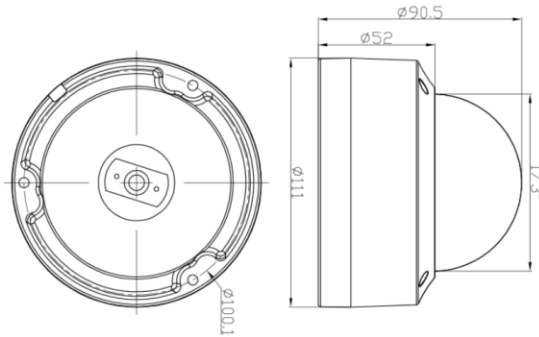

Dimension

IPC218A