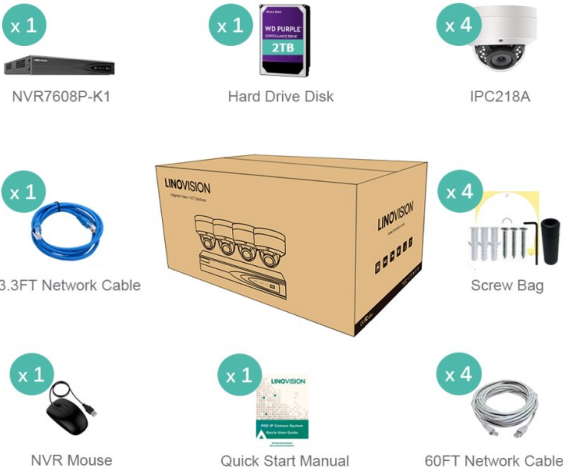

Dimension

IPC218A

Physical Interfaces

NVR7608P-K1

Index	Description	Index	Description
1	Network Interfaces with PoE function	6	LAN Network Interface
2	AUDIO IN	7	USB 2.0 Interface.
3	AUDIO OUT	8	48VDC power supply
4	VGA Interface	9	Power Switch
5	HDMI Interface	10	GND

Package Includes

Package includes

- 1 * NVR (NVR7608P-K1)
- 4 * IP Cameras (IPC218A)
- 1 * 2TB WD Purple Surveillance HDD
- 4 * 60ft Network Cables
- 1 * USB Mouse (in NVR box)
- 1 * 3.3FT Network Cable
- 1 * Quick Start Manual
- 4 * Screw Bag