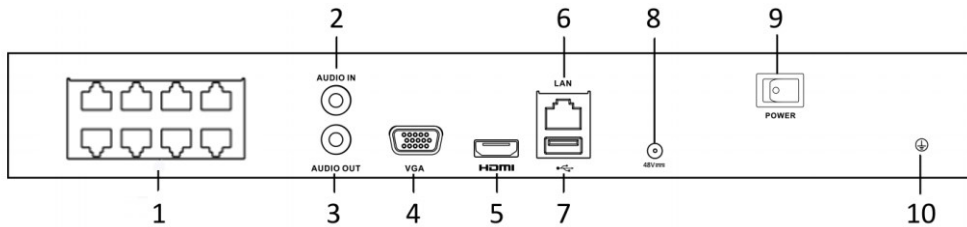

Physical Interfaces

NVR7608P-K1

Index	Description	Index	Description
1	Network Interfaces with PoE function	6	LAN Network Interface
2	AUDIO IN	7	USB 2.0 Interface.
3	AUDIO OUT	8	48VDC power supply
4	VGA Interface	9	Power Switch
5	HDMI Interface	10	GND